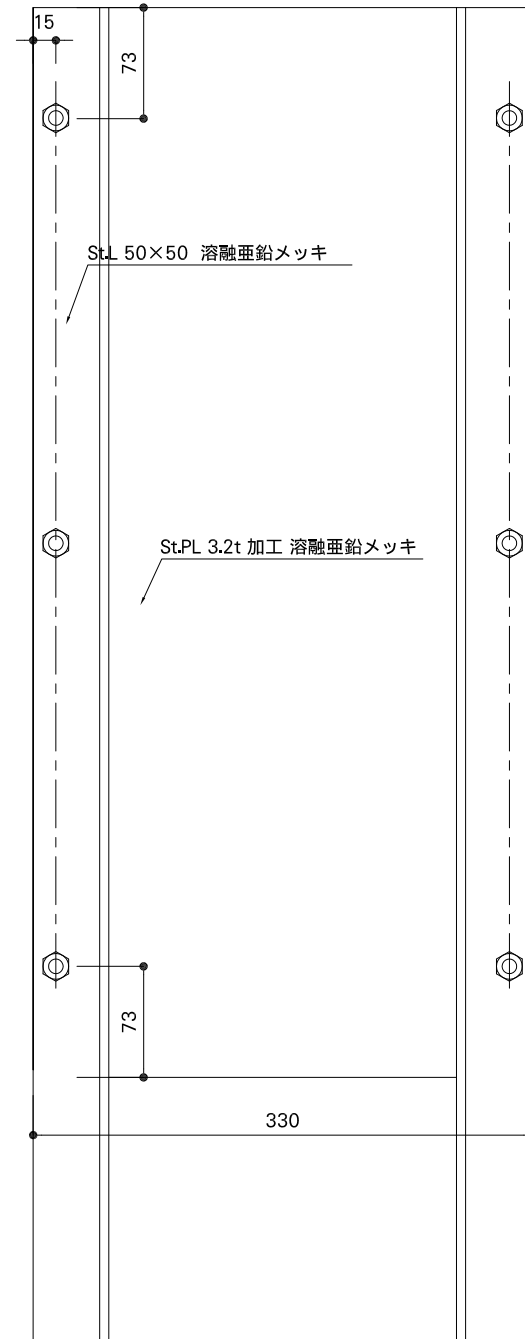

断面図

立面図 B

立面図 C

注) 寸法は現場で採寸のこと

PROJECT GPLの家		Copyright (C) Levi / architecture License: GPL version 2 or (at your option) any later version		
DATE 2009.3.28	DRAWING TITLE 玄関ポスト制作図(2)	SCALE 1/5	NO AD-32	DRAWING BY njun