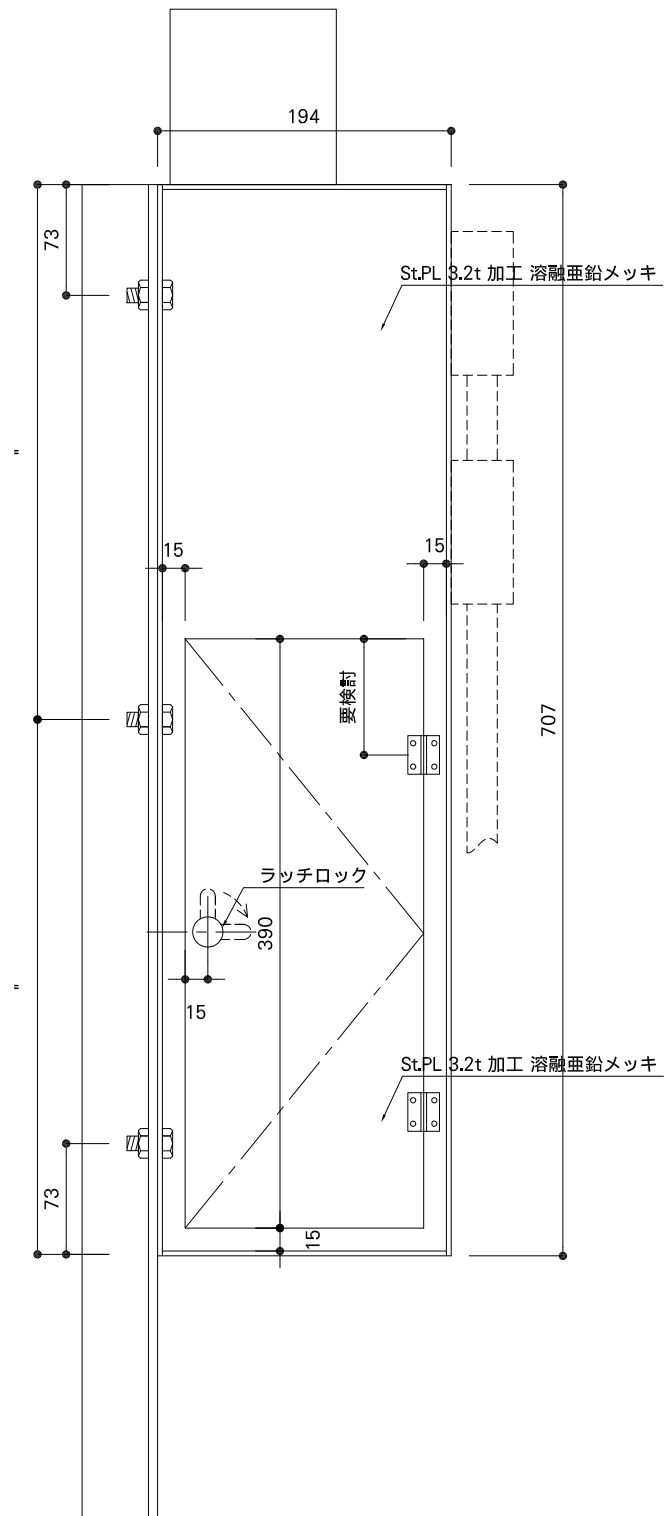

断面図

立面図 B

立面図 C

注) 寸法は現場で採寸のこと

PROJECT GPLの家		Copyright (C) Levi / architecture License: GPL version 2 or (at your option) any later version		
DATE 2009.3.28	DRAWING TITLE 玄関ポスト制作図(2)	SCALE 1/5	NO AD-32	DRAWING BY njun