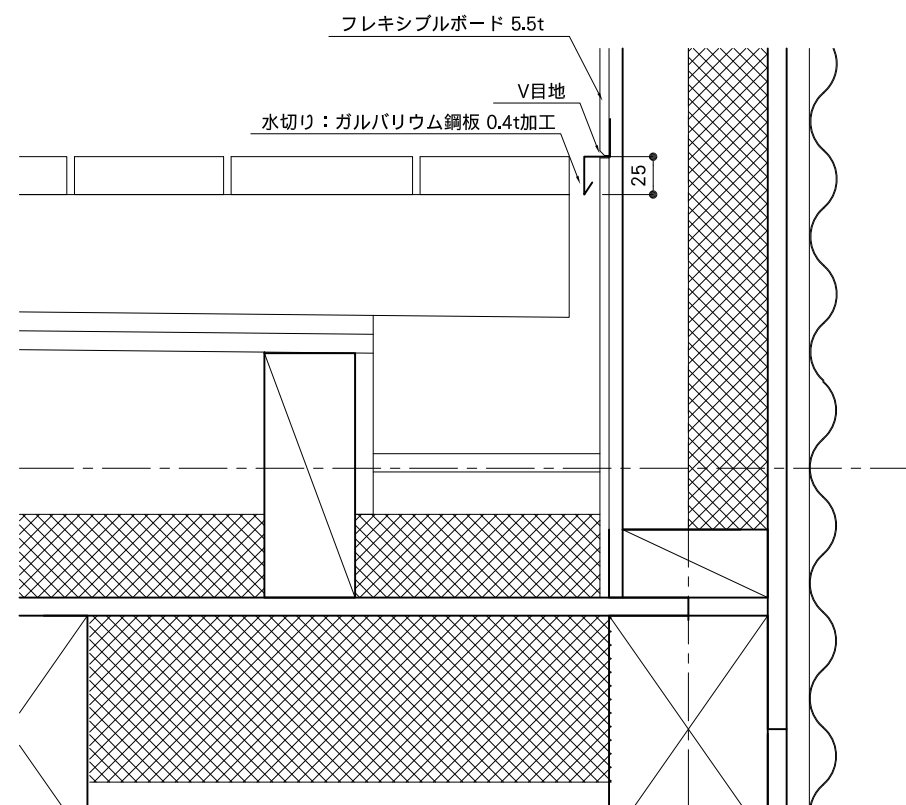

詳細図③

詳細図④

PROJECT		GPLの家			Copyright (C) Levi / architecture License: GPL version 2 or (at your option) any later version		
DATE	2009.3.28	DRAWING TITLE	ベランダ詳細図(4)	SCALE	1/5	NO	AD-41
						DRAWING BY	njun