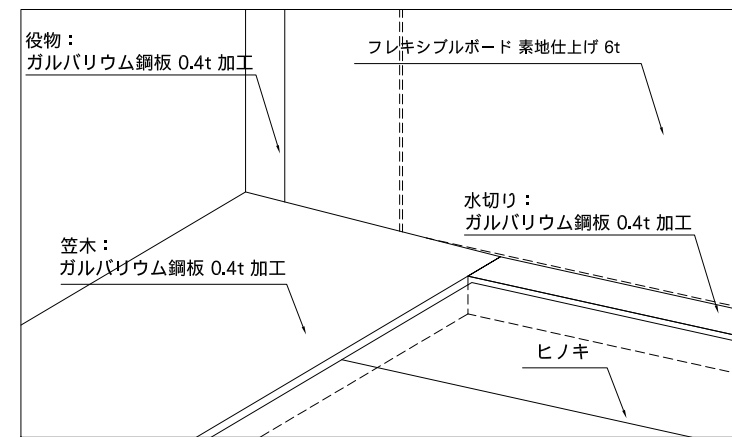

詳細図③

詳細図④

PROJECT		GPLの家			Copyright (C) Levi / architecture License: GPL version 2 or (at your option) any later version		
DATE	2009.3.28	DRAWING TITLE	ベランダ詳細図(4)	SCALE	1/5	NO	AD-41
						DRAWING BY	njun