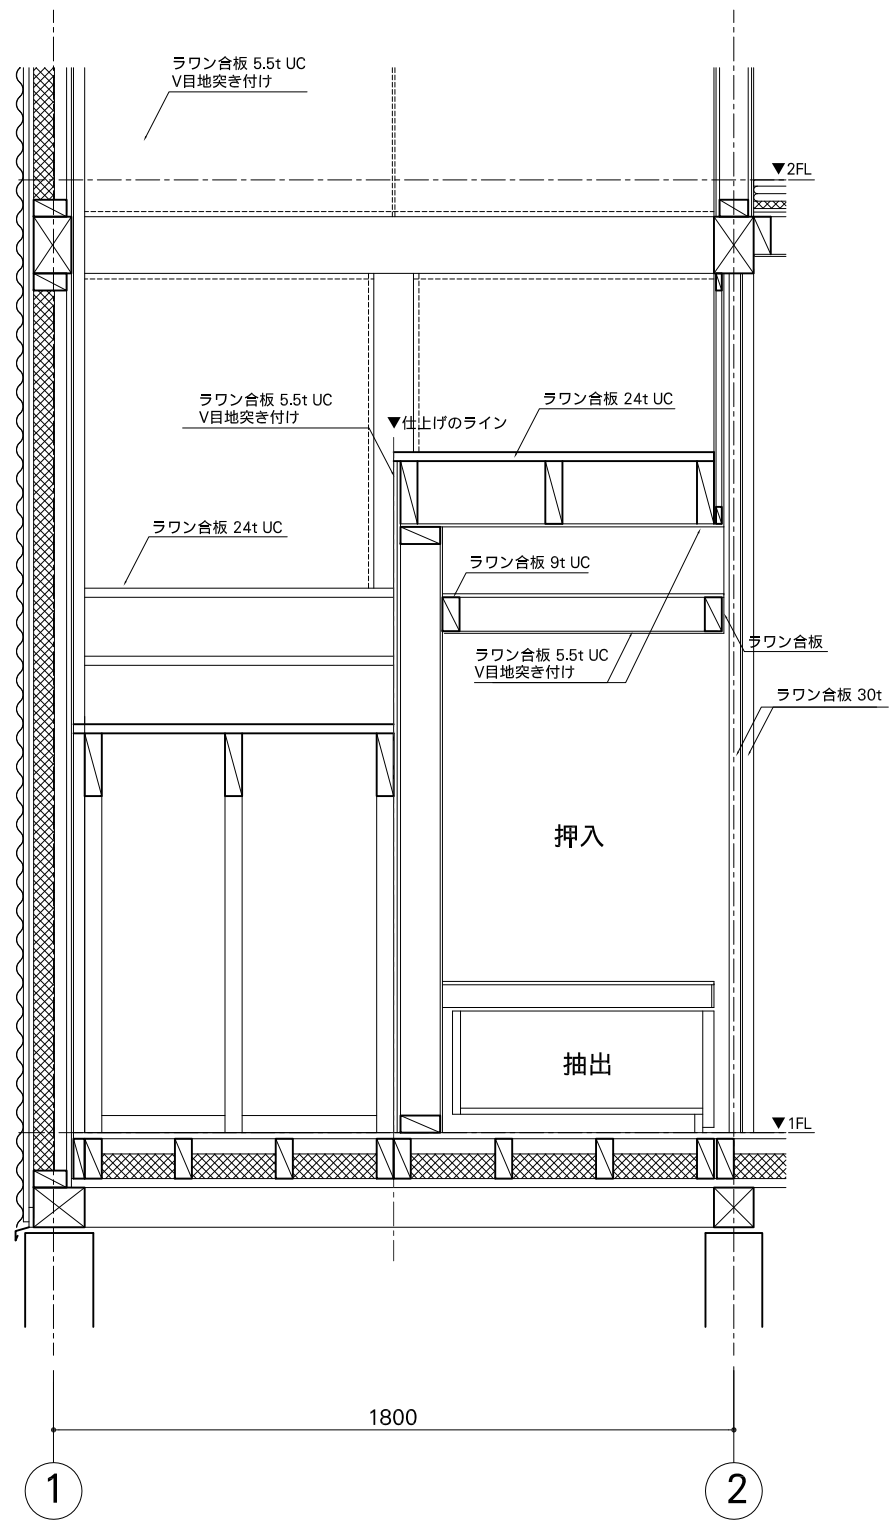

断面図 C

断面図 D

PROJECT		GPLの家			Copyright (C) Levi / architecture License: GPL version 2 or (at your option) any later version	
DATE	DRAWING TITLE	SCALE	NO	DRAWING BY		
2009.3.28	階段詳細図(3)	1/20	AD-44	njun		