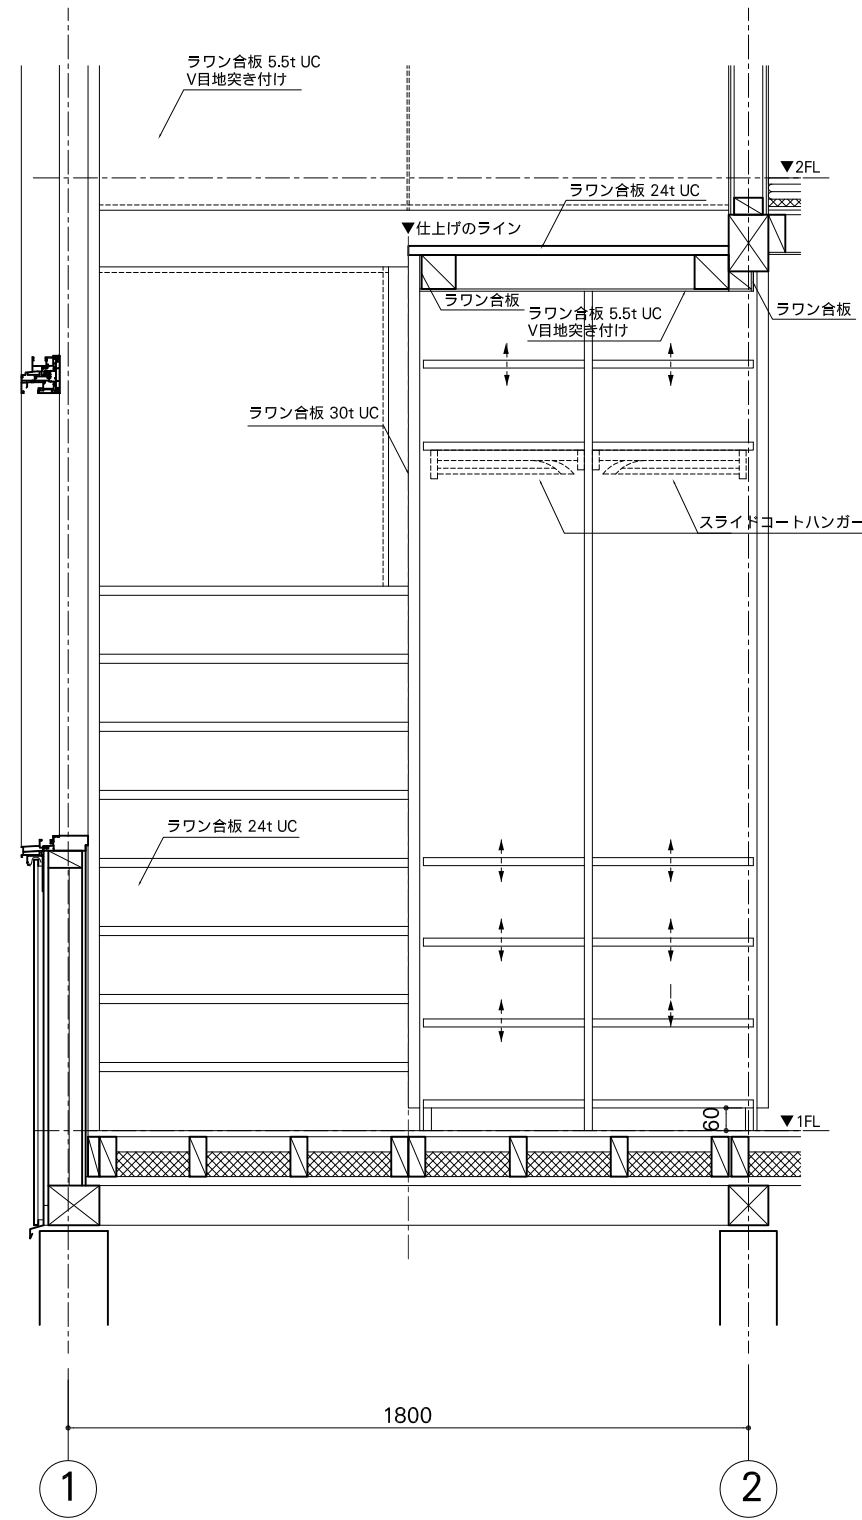

断面図 E

断面図 F

PROJECT		GPLの家			Copyright (C) Levi / architecture License: GPL version 2 or (at your option) any later version	
DATE	DRAWING TITLE	SCALE	NO	DRAWING BY		
2009.3.28	階段詳細図(4)	1/20	AD-45	njun		